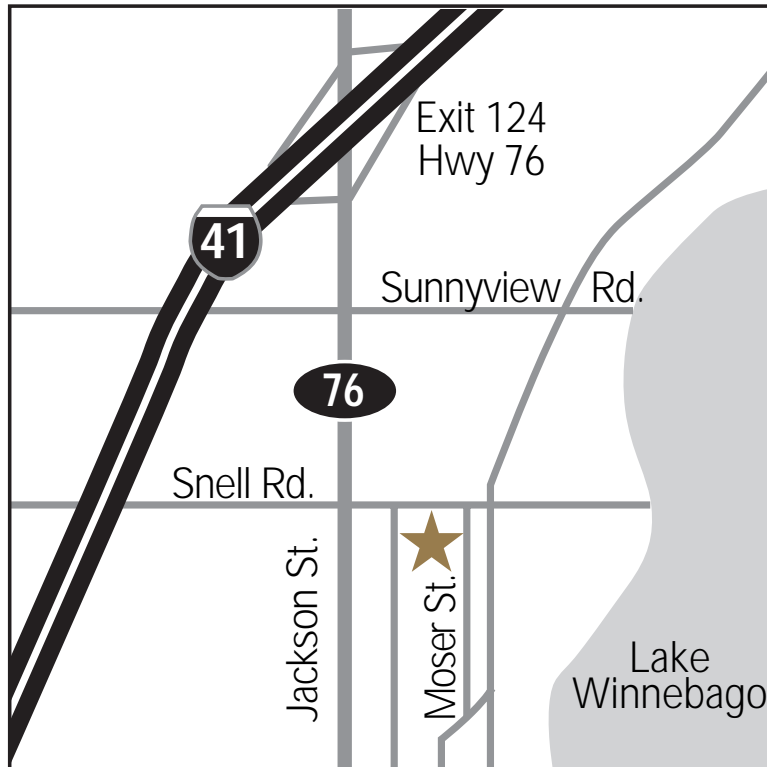

Oshkosh, WI
StrataGraph

3465 Moser Street
Oshkosh, WI 54901-1262

General Directions:

From north or south on Hwy. 41, take Exit 124, Hwy. 76 (Jackson St.) toward Oshkosh. Travel south approximately 2 miles. Turn left onto Snell Rd. Travel approximately 1/2 mile. Turn right onto Moser St. StrataGraph is the second facility on the right-hand side.