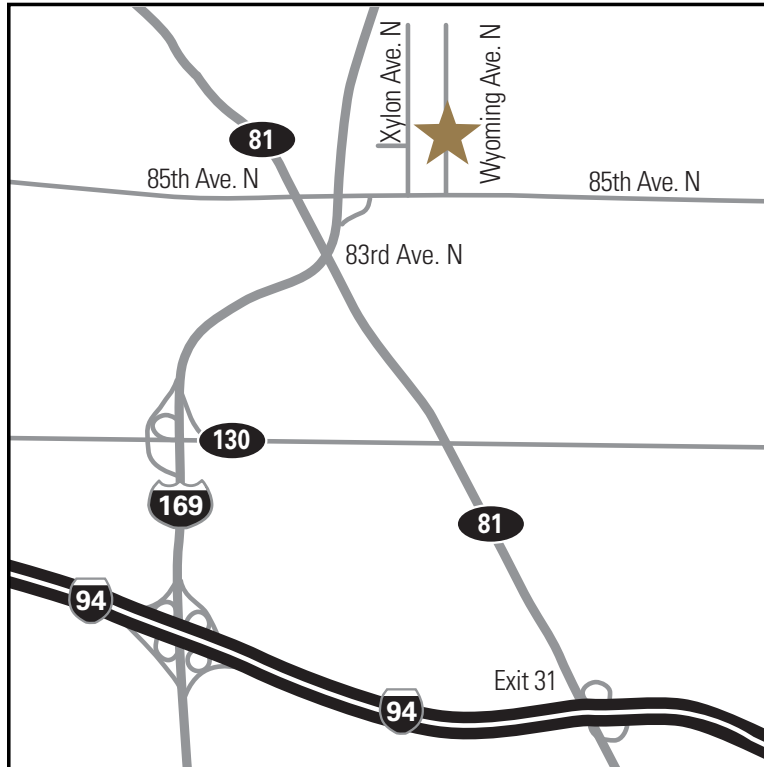

Minneapolis, MN
Creative Carton

8600 Wyoming Ave. North
Minneapolis, MN 55445-1827

General Directions:

From I-94/694 (Hwy 52), exit at CR-81 (Exit 31) and proceed north approximately 2 miles. Make a slight right onto US-169 North. Turn at the next right onto 85th Ave North/CR-109 East. Turn at your second left onto Wyoming Ave North. Creative Carton is the second building on your right side.