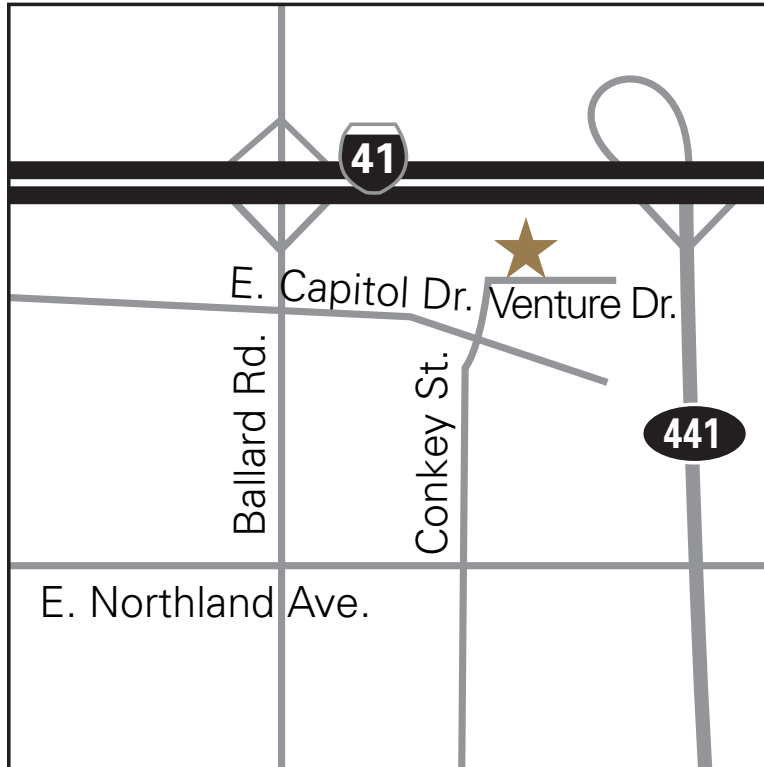

Appleton, WI

Laminations' Headquarters
Office & Central Plant
Rollguard Products

3010 East Venture Drive
Appleton, WI 54911

General Directions:

From Hwy. 41:

Exit onto Ballard Road. Travel south. Turn left onto Capitol Drive. Turn left onto Conkey St. Follow Conkey St. to Venture Drive.

From Hwy. 441:

Take Northland Ave. exit. Travel west on Northland. Turn right onto Conkey St. Follow Conkey St. to Venture Drive.