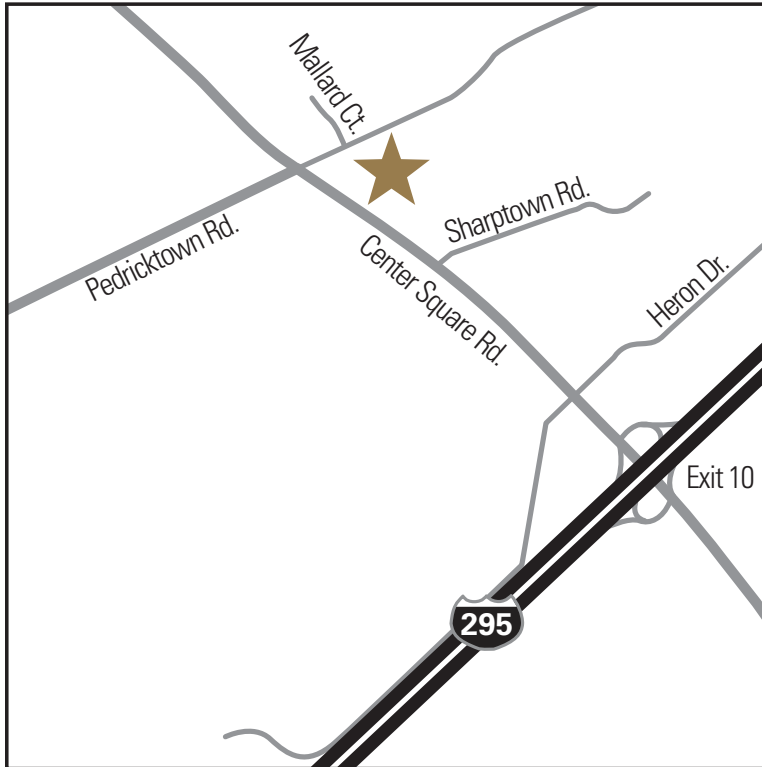

**Swedesboro, NJ**

Packaging Group  
Design Center

500A Pedricktown Road  
Swedesboro, NJ 08085

**General Directions:**

*From I-295, exit at Center Square Road (Exit 10) and proceed west approximately 1 mile to Pedricktown Road. Turn right. Great Northern Corp. is in the first building on your right side.*