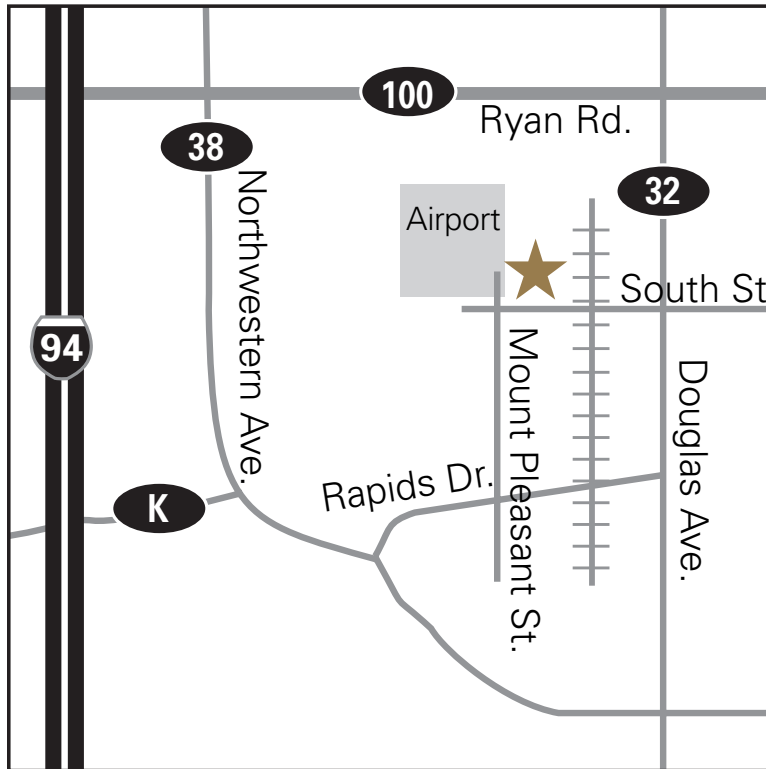

Racine, WI
Packaging Group Plant

1800 South Street
Racine, WI 53404

General Directions:

From North:

Take I-94 South to Ryan Road (Hwy. 100) exit. Turn left onto Ryan Road. Follow Ryan Road until it intersects with Hwy. 32 (Douglas Ave.). Turn right on Hwy. 32. Follow Hwy. 32 into Racine. Turn right onto South St. Cross over the railroad tracks. Great Northern is on the right.

From South:

From I-94 North take Hwy. K exit. Turn right on Hwy. K. Stay on Hwy. K until it intersects with Hwy. 38. Turn right onto Hwy. 38. Take Hwy. 38 (Northwestern Ave.) into Racine. Turn left onto Rapids Drive. Turn left onto Mount Pleasant St. Turn right onto South St. Great Northern Corporation is on the left.