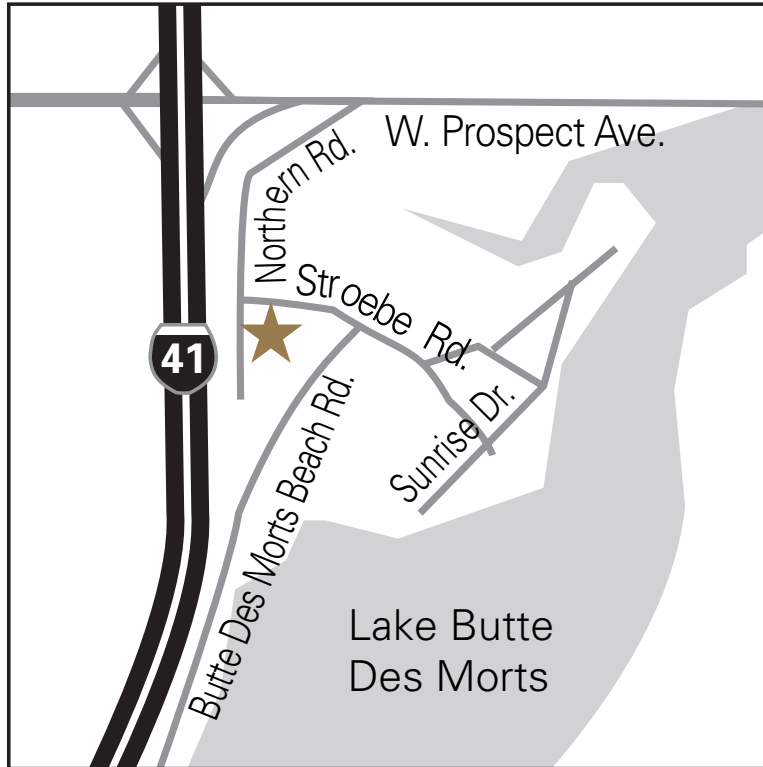

Appleton, WI
Corporate Office
Packaging Group Plant

395 Stroebe Road
Appleton, WI 54914

General Directions:

*From Hwy. 41, take Prospect Ave. exit. Travel east on W. Prospect Ave.
Turn right onto Northern Road. Turn left onto Stroebe Road. The corporate office
is on your right. The plant is on your left.*